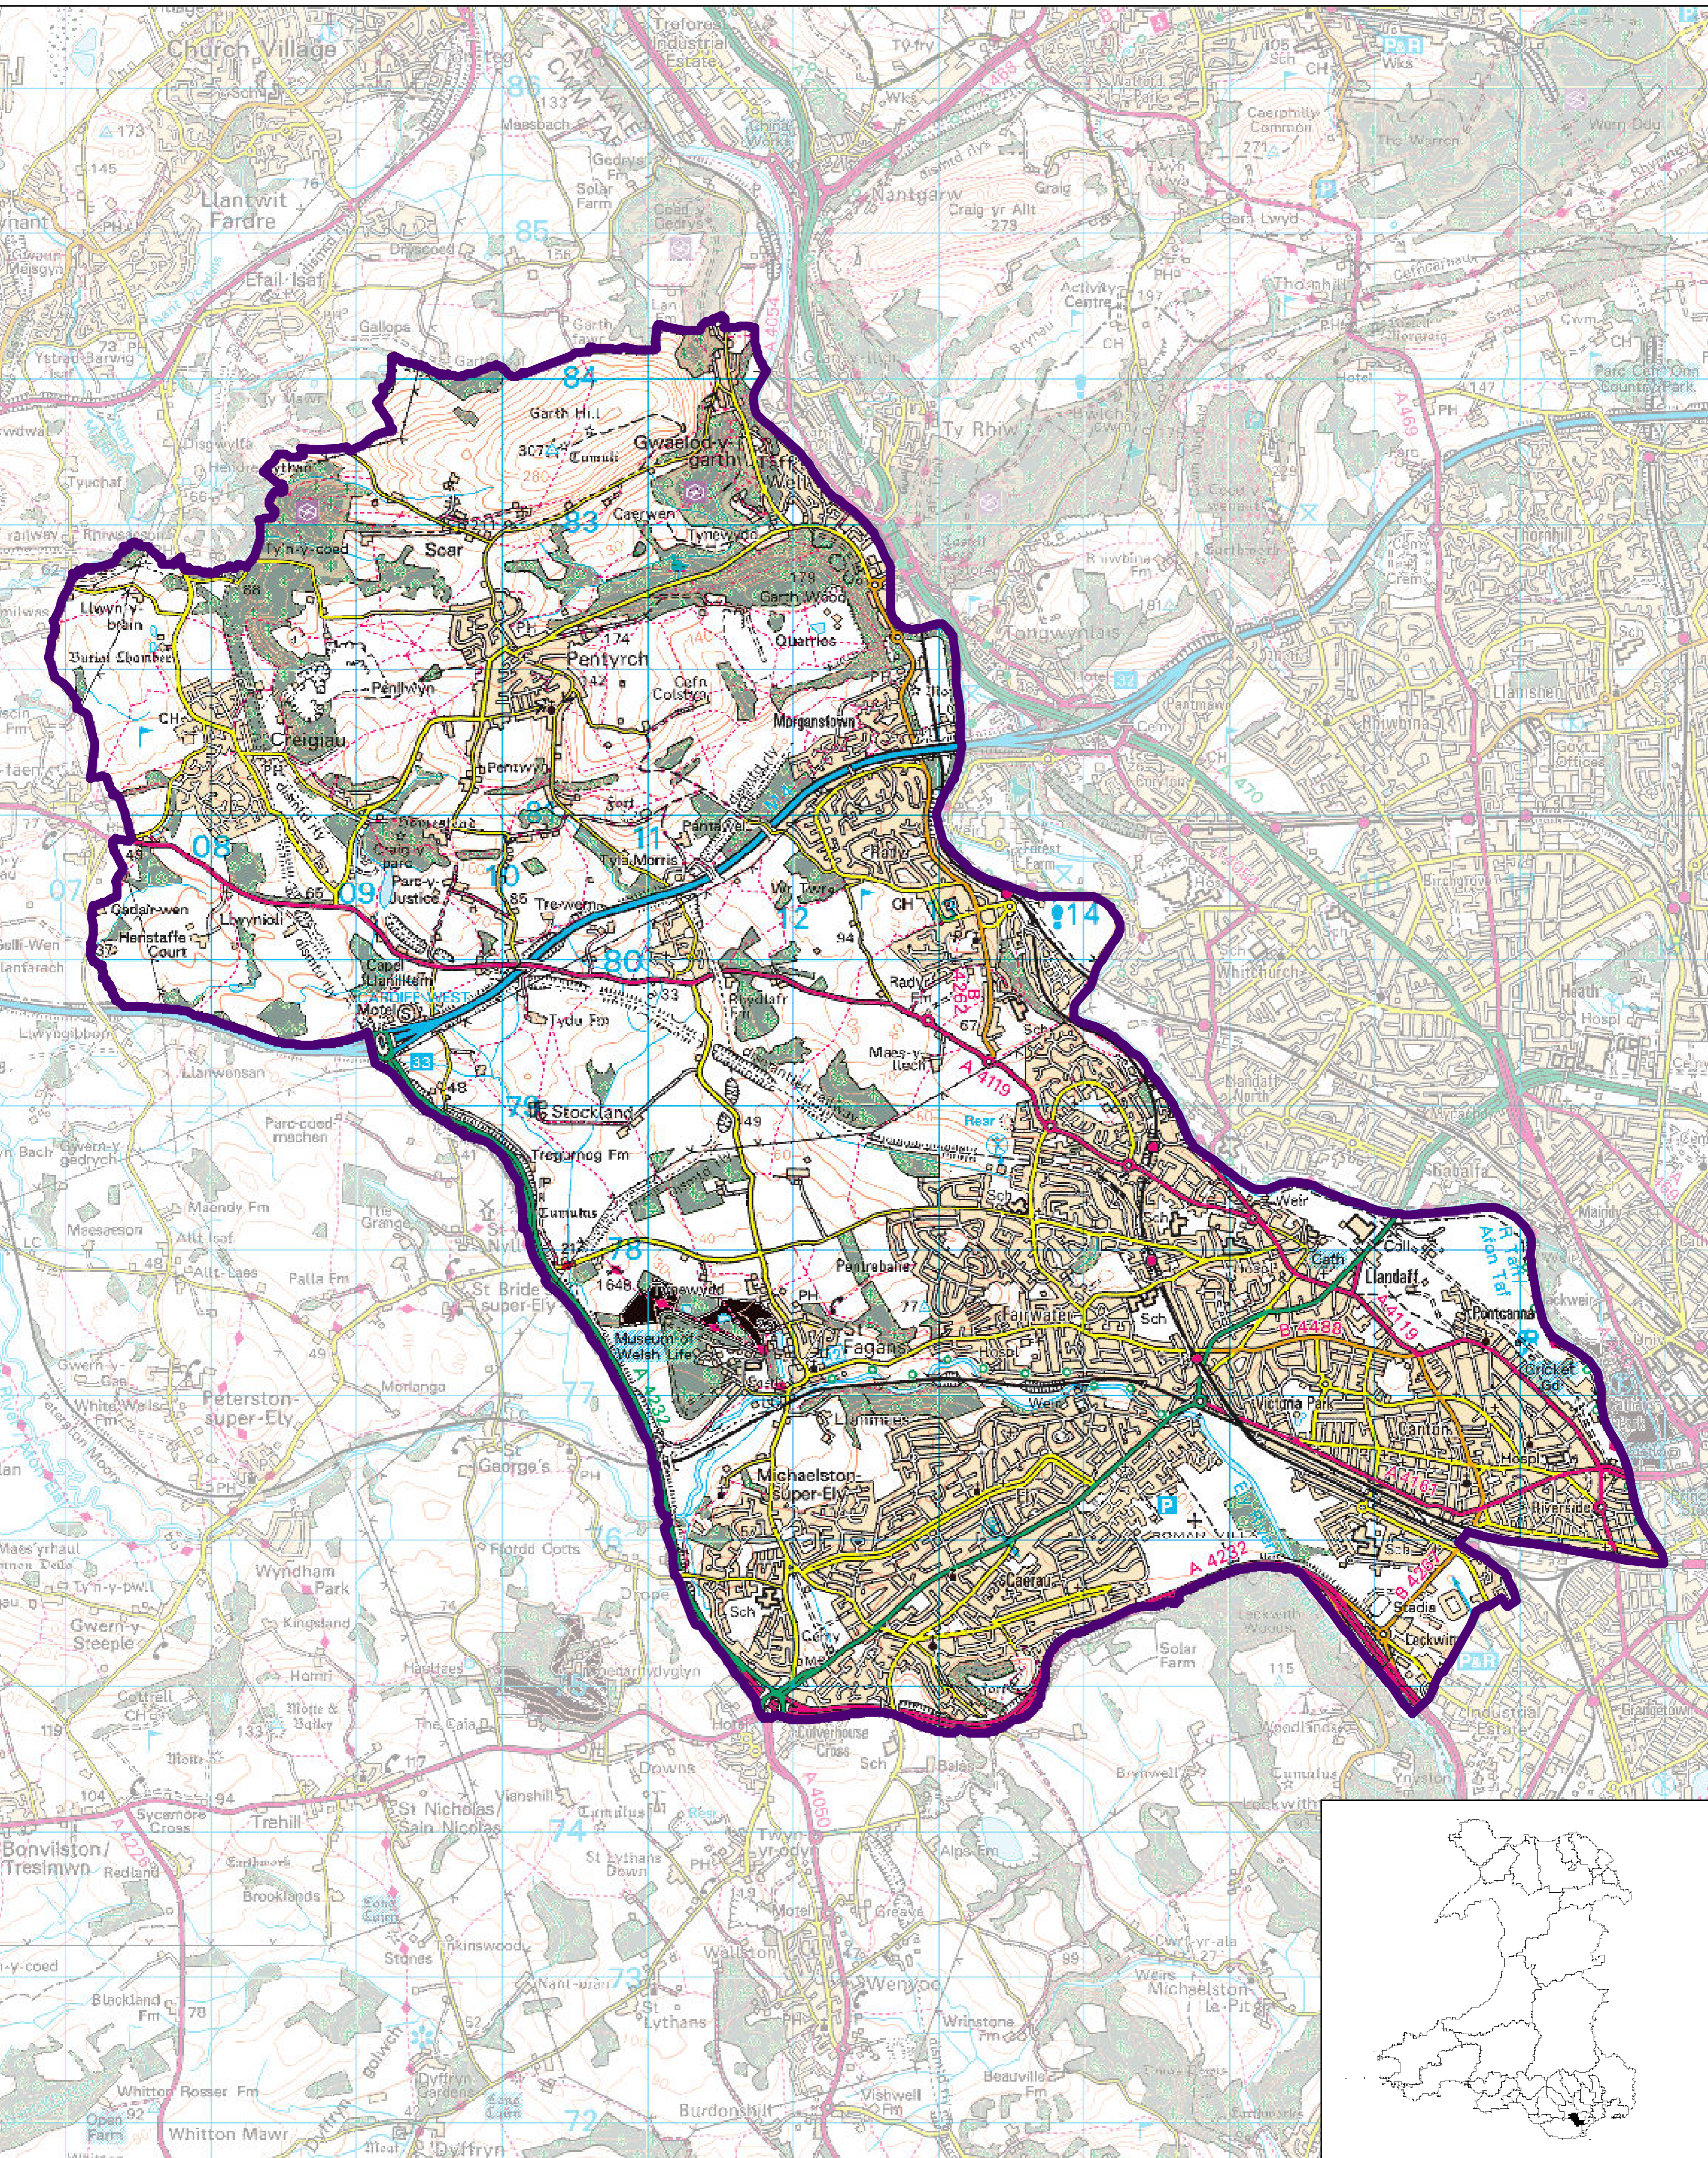

# Gorllewin Caerdydd / Cardiff West

Etholaeth y Senedd / Senedd Constituency

### Sylwadau / Comments

© Hawffraint y Goron a hawliau crofa ddata 2020. Arolwg Ordnans 100047295.  
© Crown copyright and database right 2020. All rights reserved. Ordnance Survey Licence number 100047295.

Graddfa Map OS / OS Map Scale  
1:25,000

0 0.25 0.5 0.75 1 Milliroedd / Miles