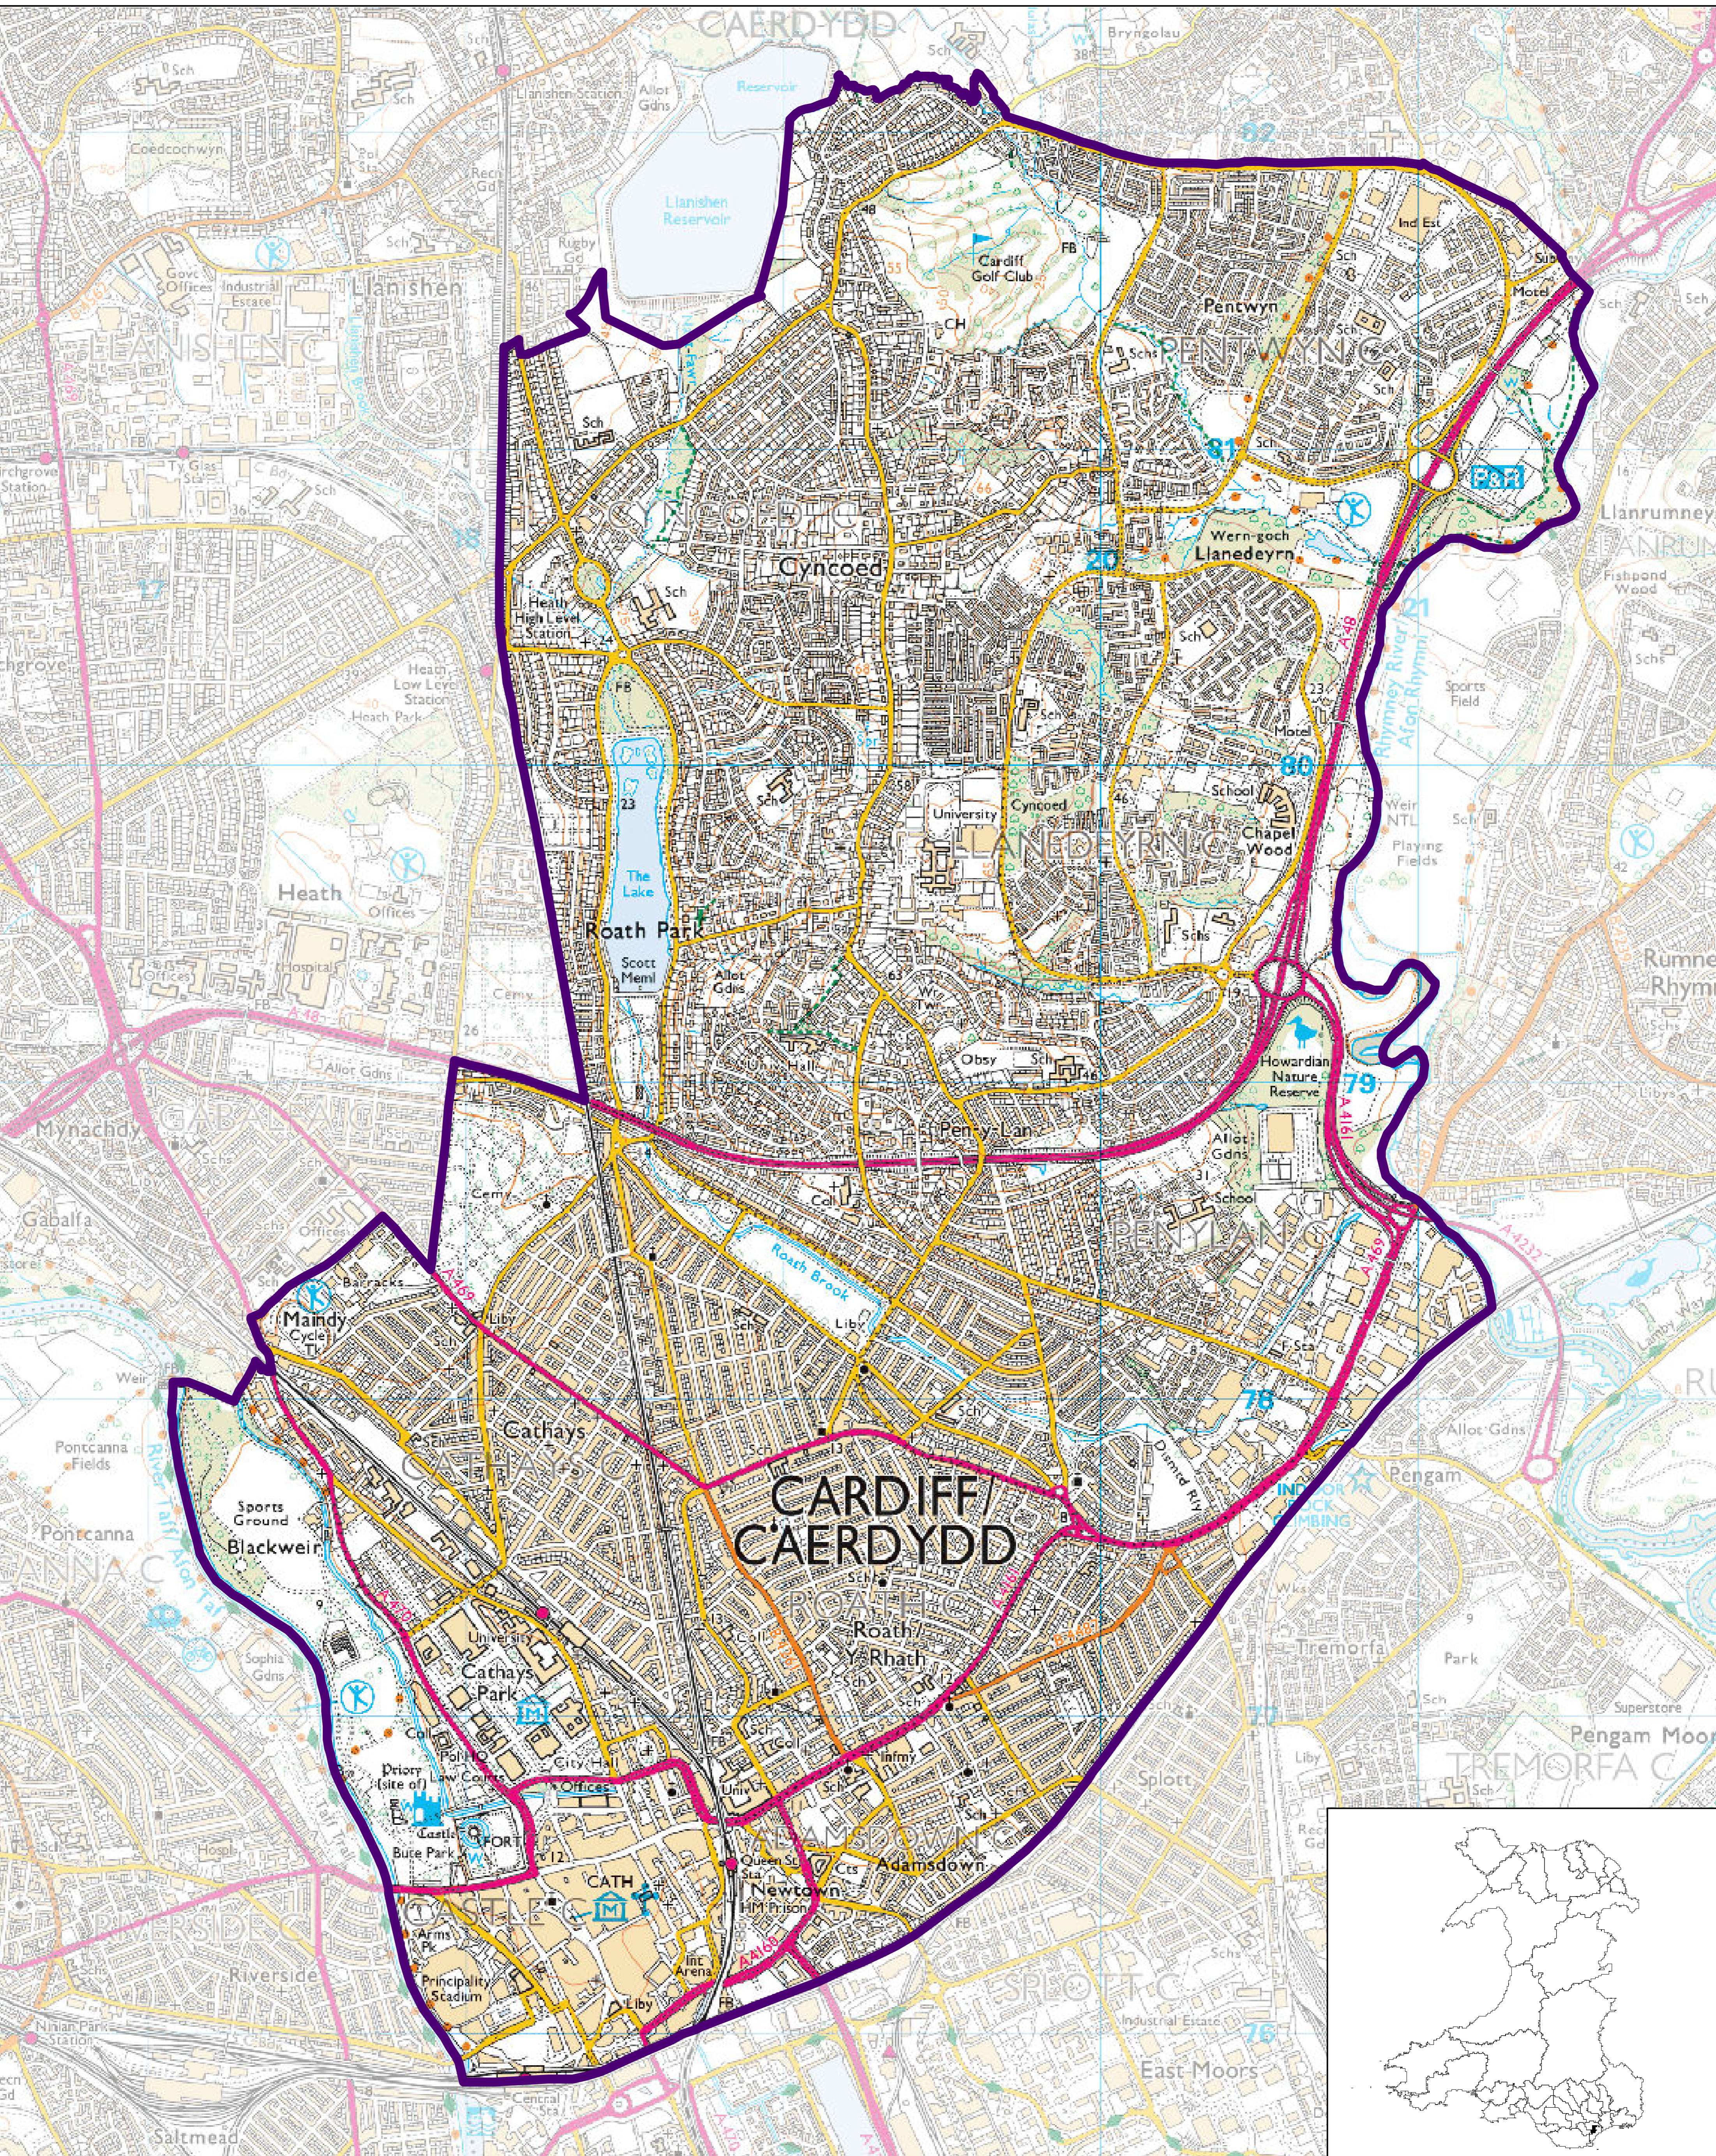

Canol Caerdydd / Cardiff Central

Etholaeth y Senedd / Senedd Constituency

Senedd Cymru
Welsh Parliament

Sylwadau / Comments

© Hawlfraint y Goron a hawliau crofna ddata 2020. Arolwg Ordnans 100047295.
© Crown copyright and database right 2020. All rights reserved. Ordnance Survey Licence number 100047295.

Graddfa Map OS / OS Map Scale
1:25,000

0 0.1 0.2 0.3 0.4 Milliroedd / Miles